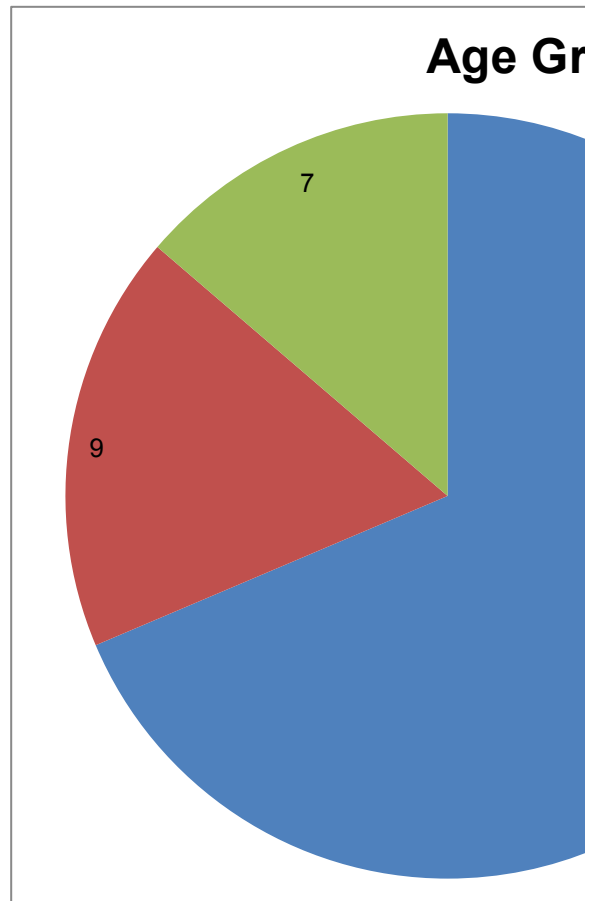

Sex	Ethnicity	Age Group	Age
female	other mixed backgrou	19-25	22
male	black afican	19-25	23
male	white british	19-25	21
male	white british	19-25	25
female	white british	19-25	20
male	white & black caribbea	19-25	19
female	white british	36 and above	41
female	not known	19-25	20
male	white british	19-25	22
male	white british	26-35	26
male	white british	19-25	19
male	white british	19-25	22
male	white british	36 and above	41
male	white british	26-35	27
male	white british	19-25	20
male	white british	36 and above	48
female	not known	19-25	23
female	white british	19-25	21
female	any other mixed backg	19-25	19
female	white british	36 and above	51
male	white british	19-25	23
female	white brish	19-25	23
male	white british	26-35	32
male	white british	19-25	21
female	white british	19-25	22
male	white british	19-25	23
male	white british	19-25	22
female	white british	19-25	35
male	white british	19-25	22
female	other mixed backgrou	19-25	19
female	white british	19-25	24
female	white british	19-25	22
female	white british	19-25	20
female	white british	19-25	23
female	pakistani	26-35	30
male	white british	19-25	22
male	white british	26-35	30
male	white british	19-25	18
female	white british	36 and above	48
female	white british	36 and above	50
female	white british	19-25	21
male	white british	19-25	22
female	black carribean	36 and above	41
female	white british	26-35	28
male	white british	26-35	26
male	white british	19-25	22
male	white british	19-25	22
male	white british	19-25	19

female	white british	26-35	34
male	white british	19-25	23
female	white british	26-35	34

Background	Ethnicity	%	Total
Black African	1	1.96	51
Black Caribbean	1	1.96	51
Not known	2	3.92	51
Other mixed background	3	5.88	51
Pakistani	1	1.96	51
White and Black Caribbean	1	1.96	51
White British	42	82.35	51

## Ethnicity

Range	Age Group	%	
19 - 25	35	68.63	51
26 - 35	9	17.65	51
36 and above	7	13.73	51

51

Group

	Gender	%
Female	24	47.06
Male	27	52.94

51

## Gender