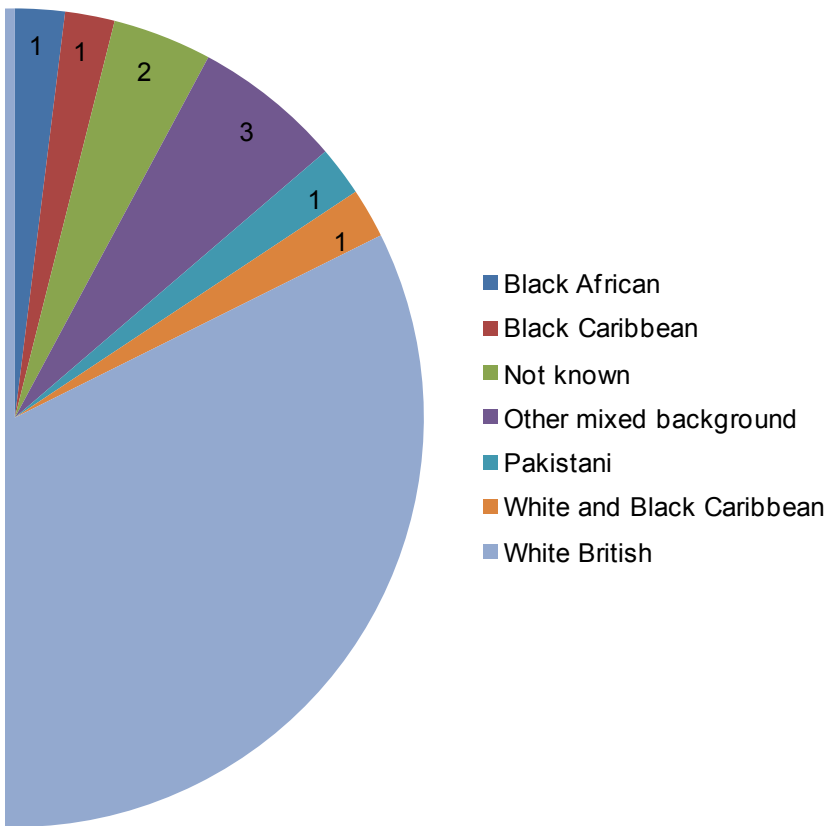

Sex	Ethnicity	Age Group	Age
female	other mixed backgrou	19-25	22
male	black afican	19-25	23
male	white british	19-25	21
male	white british	19-25	25
female	white british	19-25	20
male	white & black caribbea	19-25	19
female	white british	36 and above	41
female	not known	19-25	20
male	white british	19-25	22
male	white british	26-35	26
male	white british	19-25	19
male	white british	19-25	22
male	white british	36 and above	41
male	white british	26-35	27
male	white british	19-25	20
male	white british	36 and above	48
female	not known	19-25	23
female	white british	19-25	21
female	any other mixed backg	19-25	19
female	white british	36 and above	51
male	white british	19-25	23
female	white brish	19-25	23
male	white british	26-35	32
male	white british	19-25	21
female	white british	19-25	22
male	white british	19-25	23
male	white british	19-25	22
female	white british	19-25	35
male	white british	19-25	22
female	other mixed backgrou	19-25	19
female	white british	19-25	24
female	white british	19-25	22
female	white british	19-25	20
female	white british	19-25	23
female	pakistani	26-35	30
male	white british	19-25	22
male	white british	26-35	30
male	white british	19-25	18
female	white british	36 and above	48
female	white british	36 and above	50
female	white british	19-25	21
male	white british	19-25	22
female	black carribean	36 and above	41
female	white british	26-35	28
male	white british	26-35	26
male	white british	19-25	22
male	white british	19-25	22
male	white british	19-25	19

female	white british	26-35	34
male	white british	19-25	23
female	white british	26-35	34

Background	Ethnicity	%	Total
Black African	1	1.96	51
Black Caribbean	1	1.96	51
Not known	2	3.92	51
Other mixed background	3	5.88	51
Pakistani	1	1.96	51
White and Black Caribbean	1	1.96	51
White British	42	82.35	51

## Ethnicity

Range	Age Group	%	
19 - 25	35	68.63	51
26 - 35	9	17.65	51
36 and above	7	13.73	51

51

Group

	Gender	%
Female	24	47.06
Male	27	52.94

51